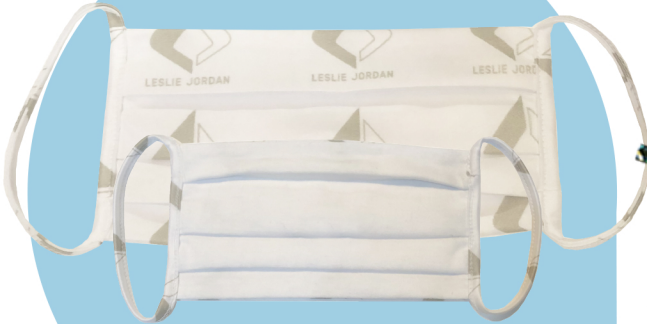

GUIDE TO CLOTH FACE MASKS

OPTIONS: Adjustable Straps | 3rd Layer | 3rd Layer w or w/o Filter Opening

MF100R
Round with Loops

- 2 Layer •
- Cotton Inside / Poly Outside •
- or Both Cotton or Both Poly Layers •
- Full Sublimation Graphic Printing •

MF100RT
Round with Tie Back

- 2 Layer •
- Cotton Inside / Poly Outside •
- or Both Cotton or Both Poly Layers •
- Full Sublimation Graphic Printing •

MF100P
Pleated Face Mask

- 2 Layer Pleated with Loops •
- Cotton Inside / Poly Outside •
- or Both Cotton or Both Poly Layers •
- Full Sublimation Graphic Printing •

MF100PT
Pleated Face Mask with Tie Back

- 2 Layer / Pleated with Ties •
- Cotton Inside / Poly Outside •
- or Both Cotton or Both Poly Layers •
- Full Sublimation Graphic Printing •

MF100RS
Round with Straw Hole

- 2 Layer with Straw Slit •
- Cotton Inside / Poly Outside •
- or Both Cotton or Both Poly Layers •
- Full Sublimation Graphic Printing •

MF100R-RF
Round Mask with Replaceable Filter Option

- 2 Layer w/ Removable Filter •
- Cotton Inside / Poly Outside •
- or Both Cotton or Both Poly Layers •
- Full Sublimation Graphic Printing •